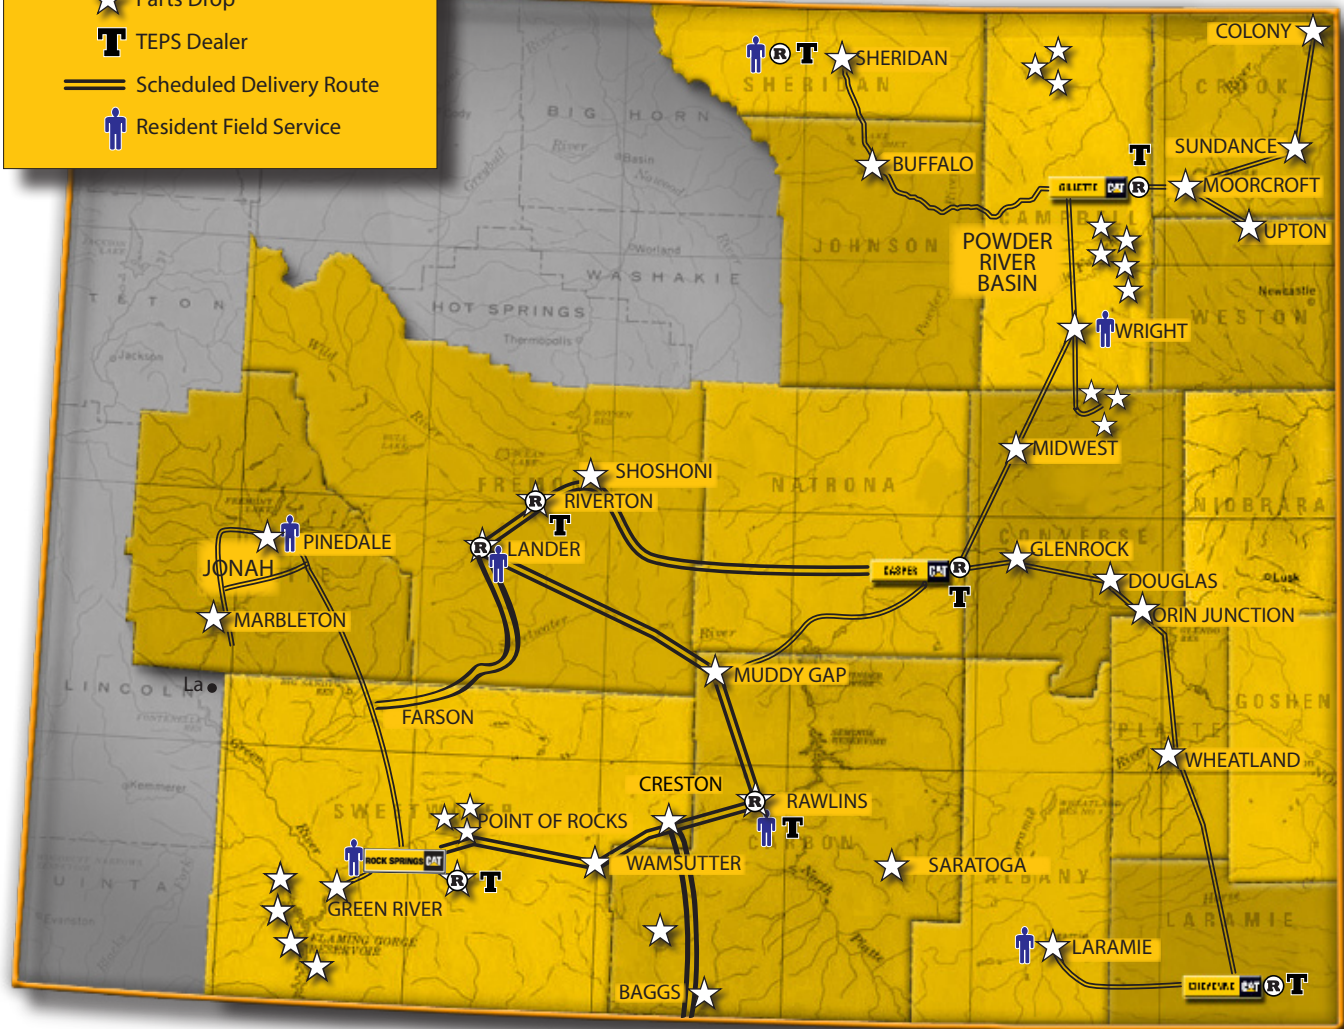

Scheduled Delivery Routes and Service Locations

LEGEND

-  Wyoming Machinery Company
-  Cat, The Rental Store
-  Parts Drop
-  TEPS Dealer
-  Scheduled Delivery Route
-  Resident Field Service

Drop Box Locations

- | | | | |
|--|--|---|---|
| <p>Buffalo
Johnson County Road & Bridge
76 North Main Street
Buffalo, WY 82834
(307) 684-7555</p> <p>Baggs
Country Road 701
Baggs, WY 82321
(307) 472-1000</p> <p>Baggs
185 Buckskin Drive
Baggs, WY 82321
(307) 362-6500</p> <p>Creston Junction
(307) 362-6500</p> <p>Glenrock
Dave Johnston Power Plant</p> <p>Douglas
North Park Transportation
741 South Riverbend
Douglas, WY 82633
(307) 358-5915</p> | <p>Lander
Artery Construction
57 Tweed Lane
Lander, WY 82520
(307) 472-1000</p> <p>Laramie
Albany County Shop
2920 County Shop Road
Laramie, WY 82070
(307) 638-7900</p> <p>Marbleton
R.S. Bennett Construction
601 North Hwy. 189
Marbleton, WY 83113
(307) 276-3383</p> <p>Midwest
Junction of 387 and 259
(307) 472-1000</p> <p>Muddy Gap Junction
Left Side of 287
(307) 472-1000</p> | <p>Orin Junction
Orin Junction Truck Shop
US Hwy 18</p> <p>Pinedale
Teletractor
120 North Coulter Ave
Pinedale, WY 82941
(307) 367-6264</p> <p>Rawlins
Wyoming Diesel Service
2305 East Daley
Rawlins, WY 82301
(307) 324-7774</p> <p>Riverton
Wyoming Rents, LLC
10651 Hwy 789
Riverton, WY 82501
(307) 857-2802</p> <p>Rock Springs
Wyoming Machinery Company
1940 Elk St.
Rock Springs, WY 82901
(307) 362-6500</p> | <p>Saratoga
Carbon County Road & Bridge
425 E. River St.
Saratoga, WY 82331
(307) 326-5681</p> <p>Sheridan
Steve's Truck Service
124 Canfield
Sheridan, WY 82801
(307) 674-8474</p> <p>Shoshoni
Shell Gas Station
Hwy 20-26</p> <p>Wamsutter
Basic Energy Yard
792 Tipton Road
Wamsutter, WY 82901
(307) 328-0660</p> <p>Wheatland
1003 16th Street
Wheatland, WY 82201
(307) 333-2640</p> |
|--|--|---|---|